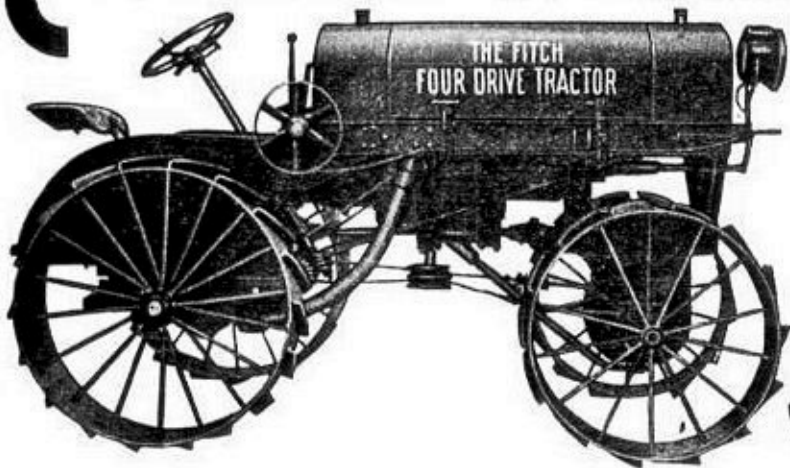

HERE'S A "WORTH-WHILE" TRACTOR PROPOSITION

IMPLEMENT and Tractor Dealers who are looking for a good, live, worth-while tractor agency proposition are invited to get in touch with us at once

The Fitch Model Four-Drive Tractor Is Now Ready for Delivery.

We still have some highly desirable territory unassigned. If you are interested in handling a dependable tractor at the right price and that has many valuable features that put it in a class by itself, you will be interested in the Fitch Four-Drive.

The Fitch Four-Drive Tractor has the power applied on all four wheels. This not only gives extra traction, but means decreased weight, consequently decreased operating cost.

The Four-Drive is equipped with standard Waukesha Motor, Timken Bearings, Timken-David Brown and Ganschow Gears, etc. All parts are of the best quality throughout—and fully guaranteed. Made in two sizes suitable for all field and belt needs of every farm. Exceptionally small turning radius.

Write or wire for full particulars, naming territory desired.
See us at Fremont Demonstration August 6th to 10th.

THE FOUR-DRIVE TRACTOR CO.
950 East Maple St., Big Rapids, Mich.