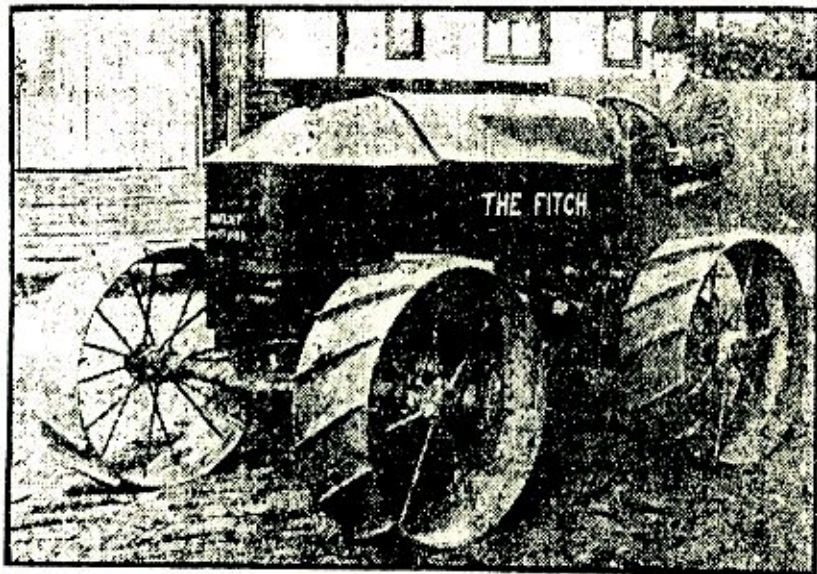

LUDINGTON FARMER IS INVENTOR

John Fitch and Tractor

LUDINGTON, Mich., Oct. 31.—Above is the picture of a new tractor which seems likely to win success and fame even in this city of many tractors. This was invented by John Fitch, whose frank and smiling face has won the confidence of capitalists who have agreed to back him, take stock in his company and begin the manufacturing of his machine.

Mr. Fitch claims for his tractor that it is a four-wheel drive, every wheel helping with the pulling and thus is able to creep over the sand hills and other difficult places where other tractors cannot go.

He has organized a company of re-

sponsible men in Oceana, Mason and Muskegon counties, to be known as "The Four Drive Tractor & Truck company. They expect soon to establish a manufacturing plant, whether it will be in Mason or Oceana county is not yet decided.

John Fitch is a farmer and a good farmer, too. He lives in Summit township, Mason county, and has earned the title of "Fruit Baron" with his fine orchards and business-like methods, but of himself he says: "I am a mechanic and I can't help it. I am on a farm because my wife thought that was the right place in which to bring up our children and I thought so too."